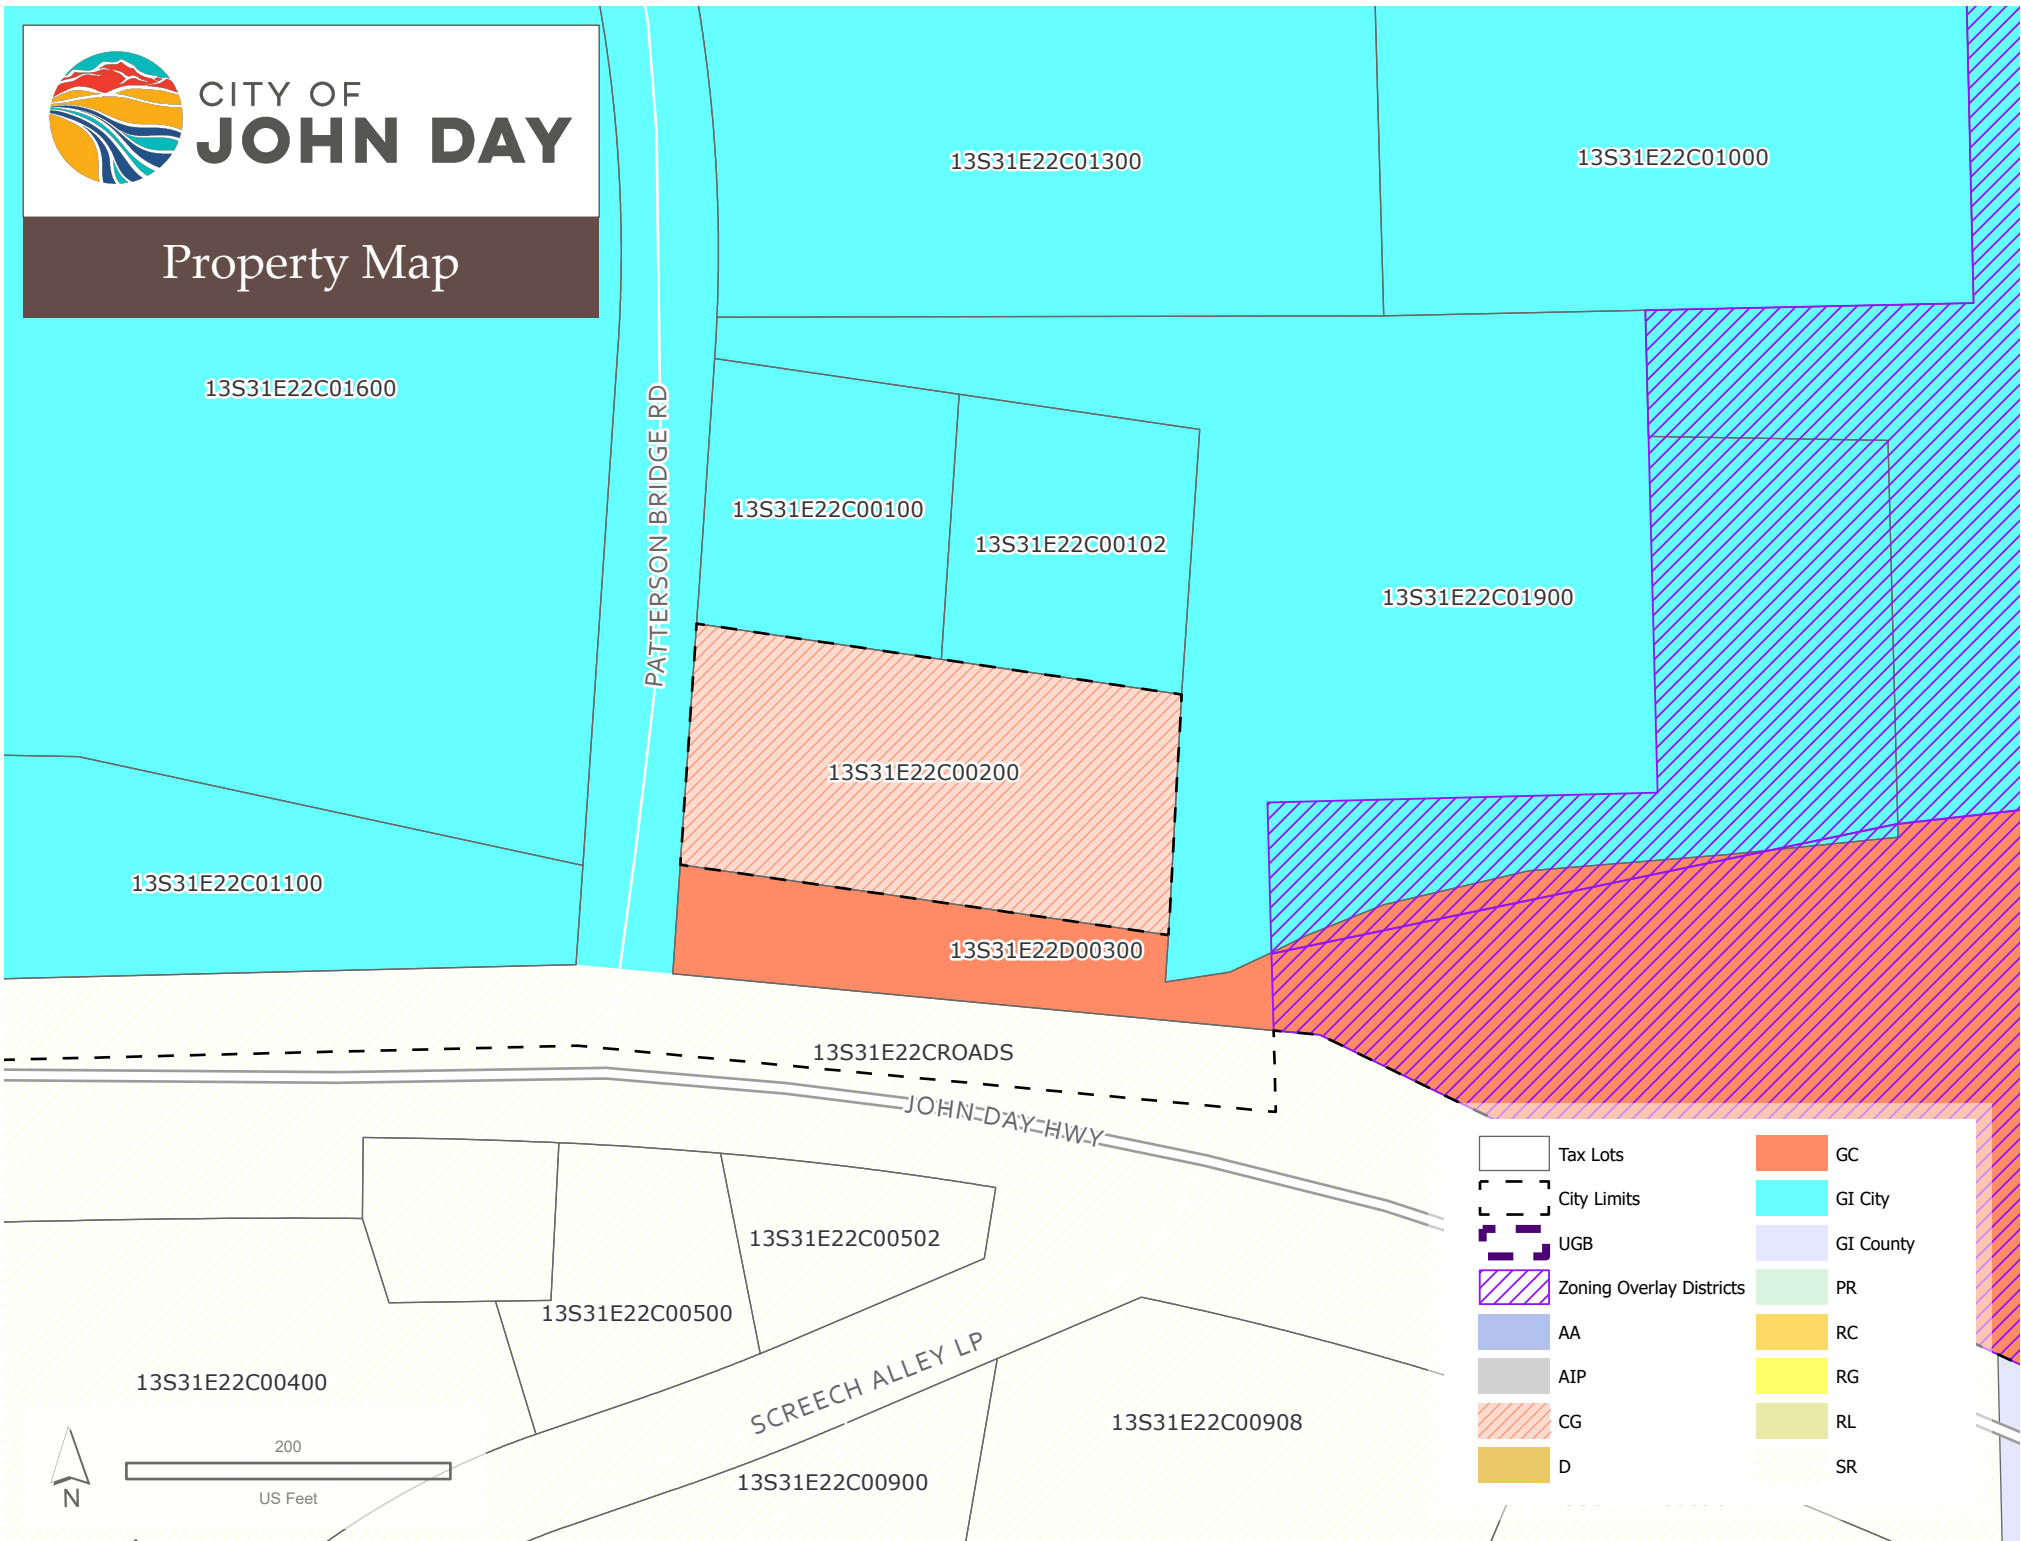

CITY OF JOHN DAY

Property Map

	Tax Lots		GC
	City Limits		GI City
	UGB		GI County
	Zoning Overlay Districts		PR
	AA		RC
	AIP		RG
	CG		RL
	D		SR