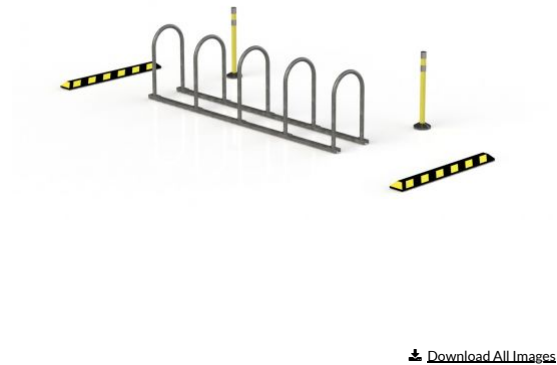

1-800-448-7931

SEARCH ENTIRE STORE HERE...

BIKE CORRAL

[Be the first to review this product](#)

Starting at:

As low as

$1,479.00

PS

[Download All Images](#)

CAPACITY

Choose an Option...

LOCKING ARMS OPTION

Choose an Option...

FINISH OPTIONS

Choose an Option...

COLOR (POWDER COATED FINISH ONLY)

QTY

ADD TO CART

ADD TO QUOTE

[ADD TO WISHLIST](#)

[OVERVIEW](#)

[SPECS & DOWNLOADS](#)

[HOW TO ORDER](#)

[REVIEWS](#)

OVERVIEW

Description

The Bike Corral transforms car parking stalls into functional bike parking. The Bike Corral will securely park up to 10 bikes and utilize one parking stall. Bike Corrals includes one U190-10 with two each vehicle stops and delineators.

Finishes

The Bike Corral bike parking is available in Galvanized, Powder Coated, Stainless Steel, or Powder Coated Stainless Steel

Measurements

PSBR-10 :

-U190-10 | 22" W x 126" L

-PS-D42 | 35-1/2" H

-PS-PVS | 72" L

See CAD files below for details

Mounting Options

Surface Mounted

SPECS & DOWNLOADS

CAD

[PSBR-10 (DWG)](#)

[PSBR-10 (PDF)](#)

CSI SPECS

[Bike Corral](#)

SKETCHUP

[PSBR-10](#)

HOW TO ORDER

[QUOTE 0](#)

[CART](#)