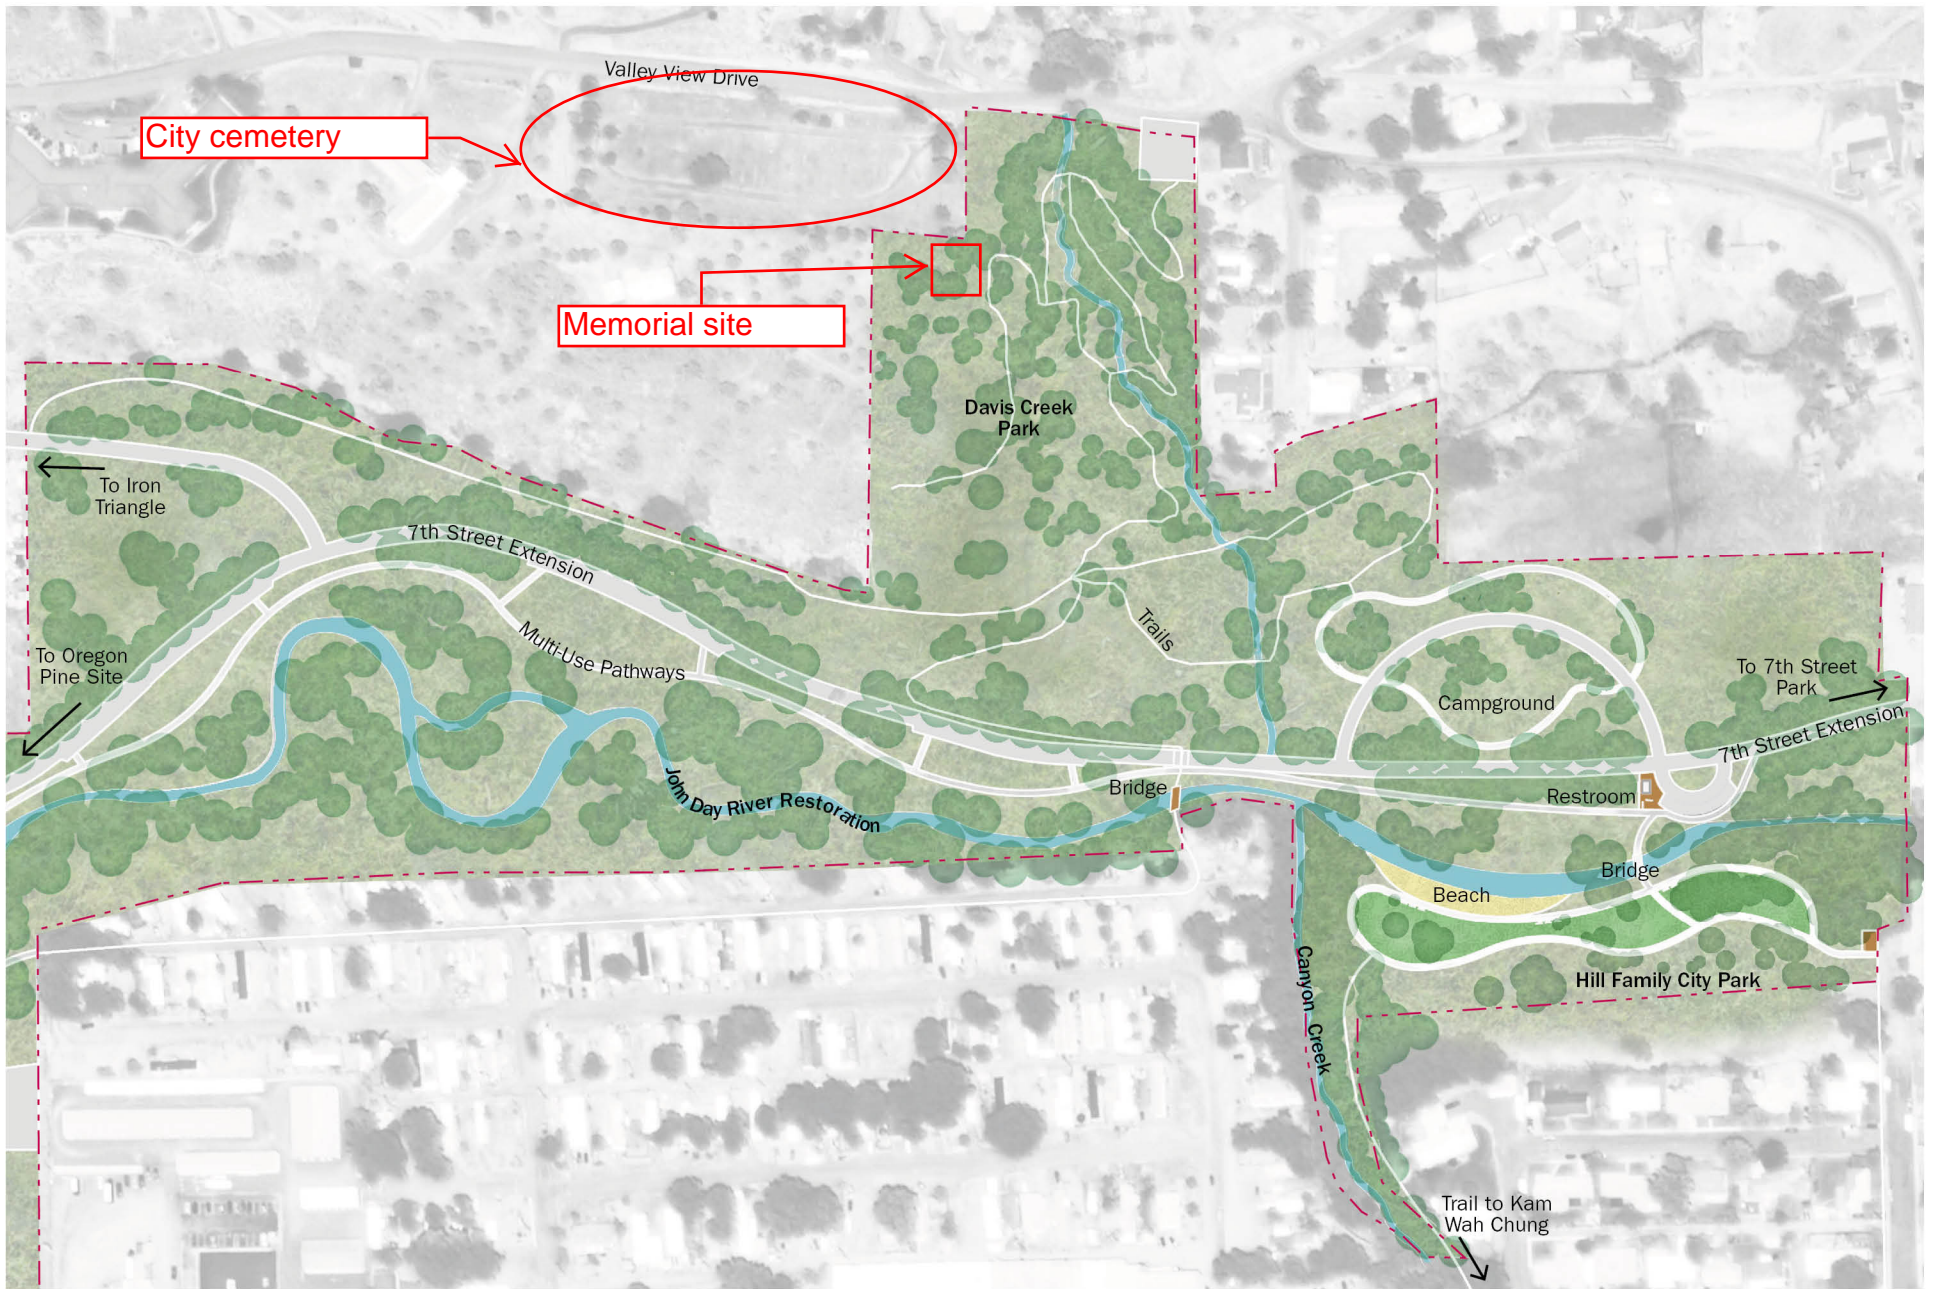

THE FACE OF LIGHT IT MUST BE KEPT FROM THE TO THE WITH THE BLOOD OF PATRIOTS AND TEARFUL  
-DANAS BRIDGON

Examples of existing bronze sculptuwers from Icon Bronze, LLC of similar quality to our proposed deisgn

## CAMPGROUND + DAVIS CREEK